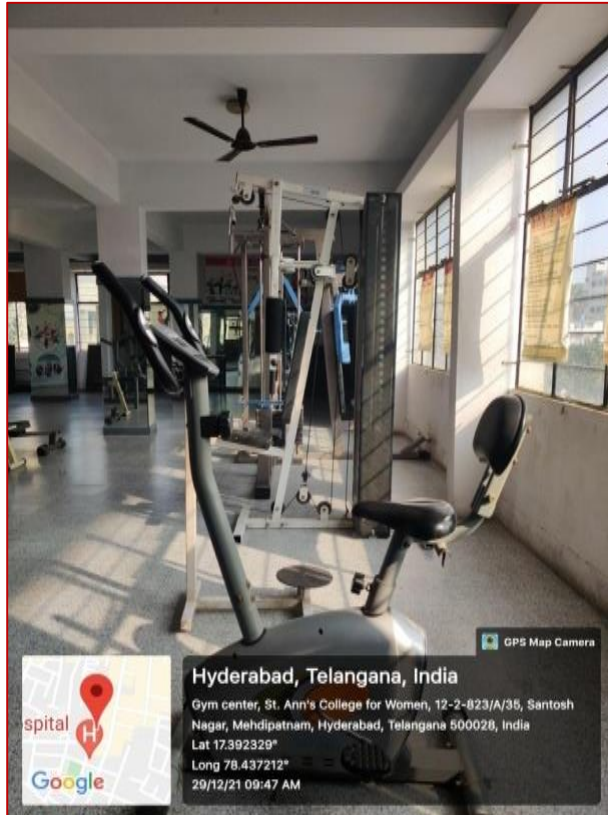

St. Ann's College for Women
(Autonomous), Affiliated To Osmania University,
Accredited 'A+' Grade by NAAC (3rd Cycle), College with Potential for
Excellence by UGC, ISO 9001:2015, ISO 14001: 2015, Mehdiapatnam, Hyderabad -500 028

Gymnasium

yoga