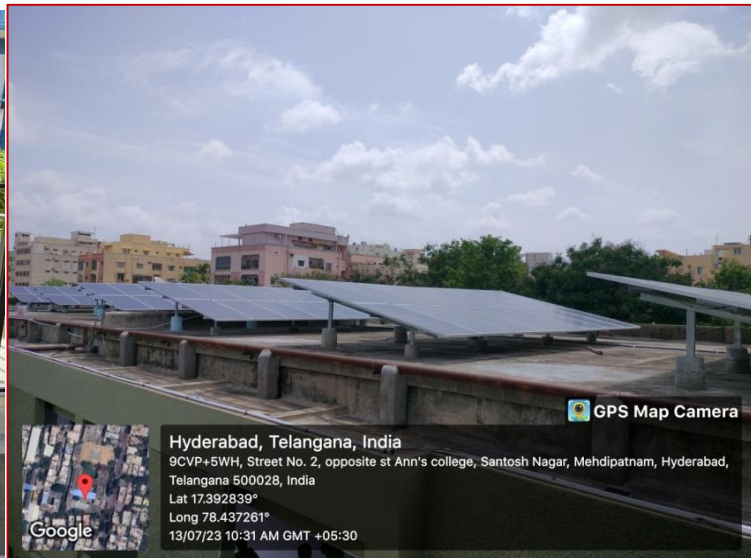

St. Ann's College for Women
(Autonomous), Affiliated To Osmania University,
Accredited 'A+' Grade by NAAC (3rd Cycle), College with Potential for
Excellence by UGC, ISO 9001:2015, ISO 14001: 2015, Mehdiapatnam, Hyderabad -500 028

Solar panels