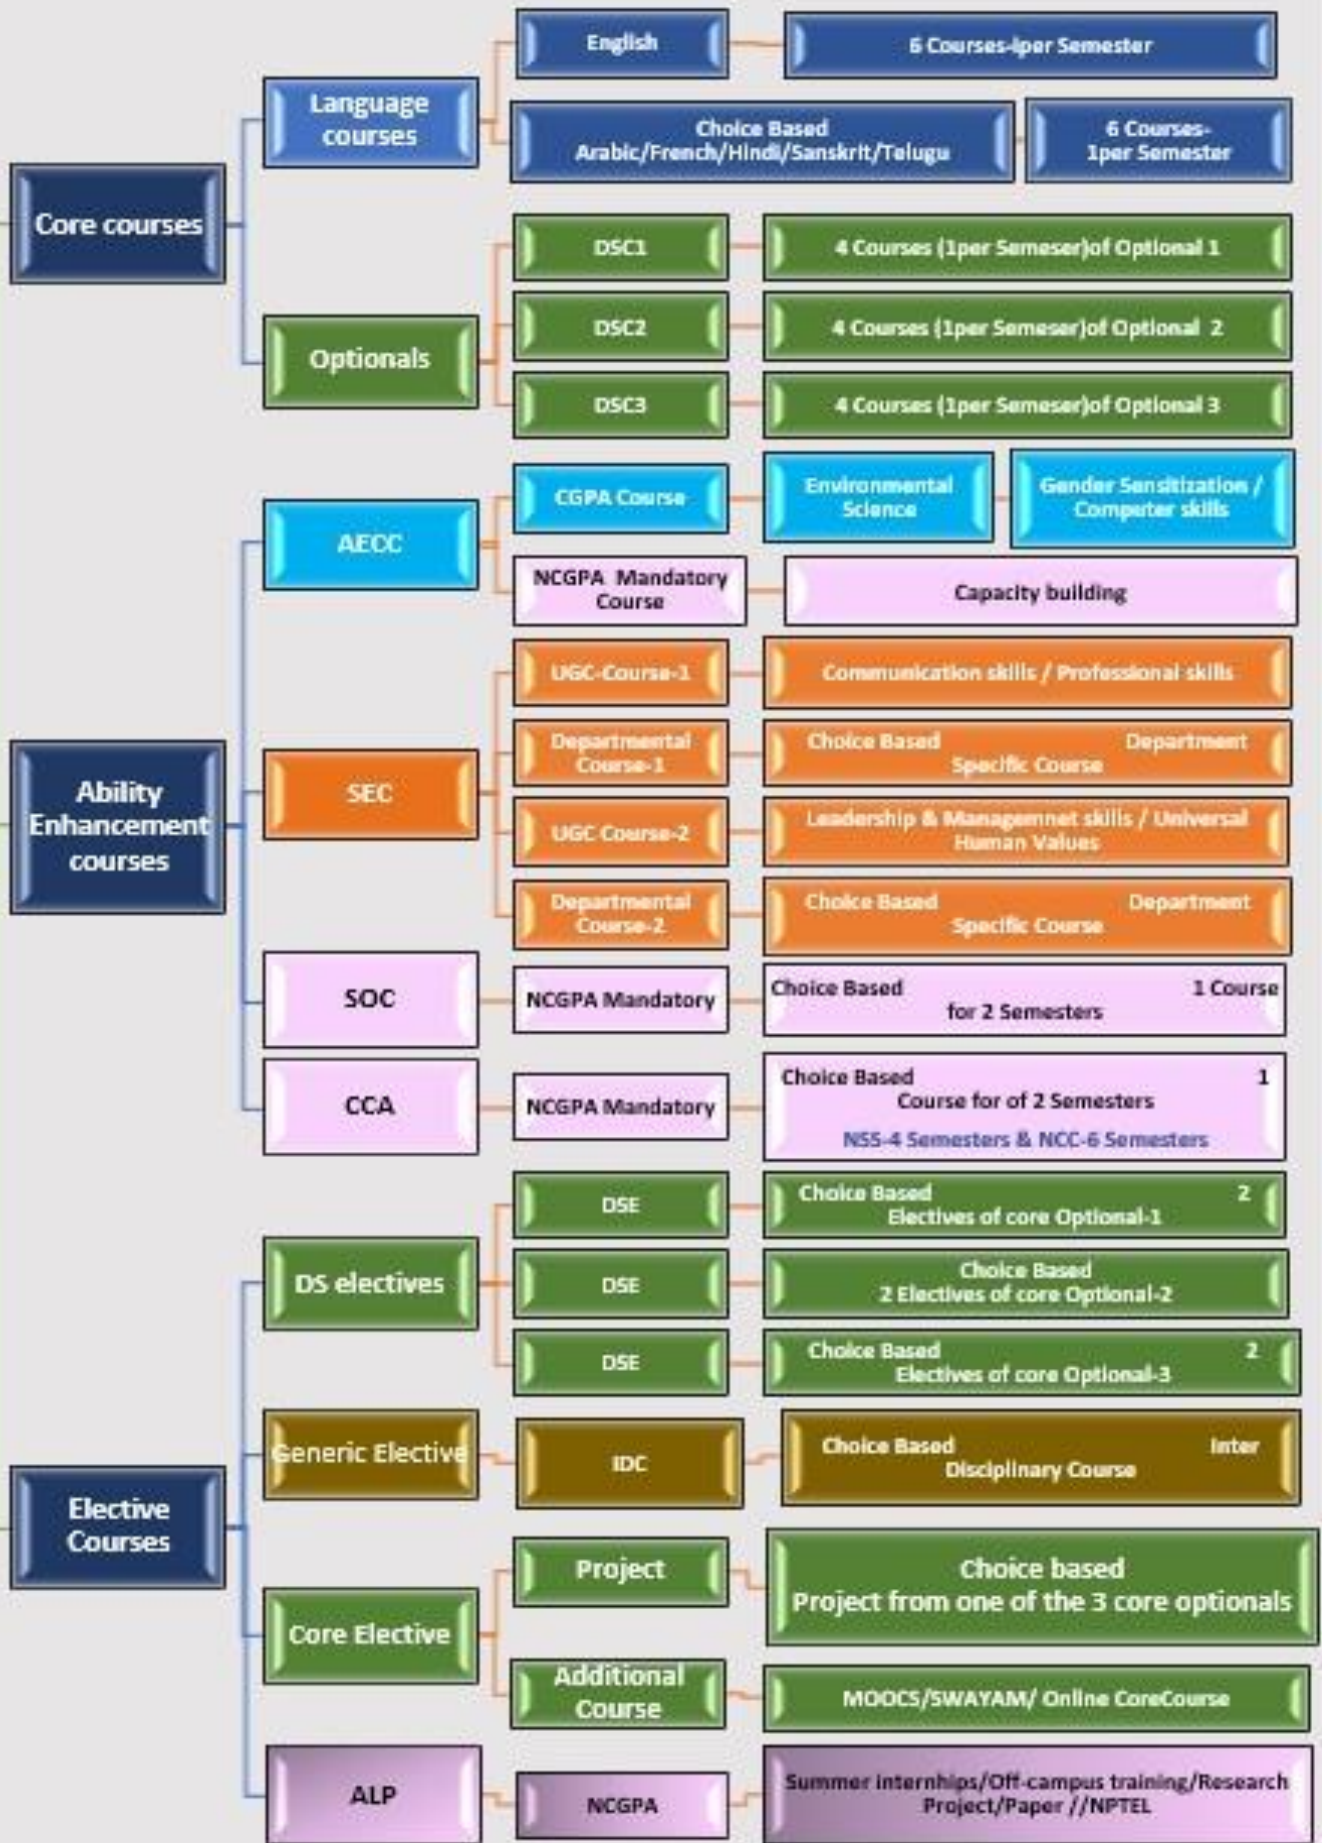

St. Ann's Course Structure

Programme Matrix- U.G.

Faculty of Arts & Social Sciences

Programmes- Social Science

Core Courses

Economics
Literature
History
Journalism
Public Administration
Psychology
Political Science

Language Courses

English
Arabic
French
Hindi
Sanskrit
Telugu

Value added Courses

AHEC- Ability Enhancement Compulsory Courses
SOC- Skill Oriented Courses
CCA- Co-Curricular Activities
HDC- Internship/Displacement Courses
COC- Career Oriented Courses
GE- Generic Electives
SHE- Skill Enhancement Courses

AHEC- Ability Enhancement Compulsory Courses
SOC- Skill Oriented Courses
CCA- Co-Curricular Activities
HDC- Internship/Displacement Courses
COC- Career Oriented Courses
GE- Generic Electives
SHE- Skill Enhancement Courses

Faculty of Business Administration

Programmes- Business Administration

Core Courses

H.R
Finance
Business analytics
Marketing

Language Courses

English
Arabic
French
Hindi
Sanskrit
Telugu

Value added Courses

AHEC- Ability Enhancement Compulsory Courses
SOC- Skill Oriented Courses
CCA- Co-Curricular Activities
HDC- Internship/Displacement Courses
COC- Career Oriented Courses
GE- Generic Electives
SHE- Skill Enhancement Courses